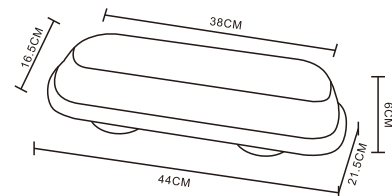

ARCTIC BRIGHT 62W LED BEACON

FEATURES

- DC 12-24V
- 10 Flash patterns
- 32 pcs high power LED
- Power:62W(Peak power)
- Amber color
- Meets IP66 protection standards
- With cigarette lighter adaptor, ON/OFF and flash patterns selection switches
- Cable length 3m
- -30°C to +50°C extreme temperature reliability
- With memory function
- Approval:CE,IP66,RoHS,ECE R10, certificate No.: E9-10R-04.11007;ECE R65(Pattern1:single flash), certificate No.: TA1-E9-00.1825

MODE FLASH:

Press pattern button for 0.5 seconds for next pattern,see the following sheet:
Sheet 1.Mode Flash

1	Rotation
2	ECE R65 single flash(Factory default)
3	SAE double flash
4	Quad flash
5	Single - Split
6	Quad flash - Split
7	Single - Double flash
8	Single/Double flash, Multiple
9	Double flash - Quad flash
10	Double flash/Quad flash, Multiple

VAROITUS!

Do not look directly into LEDs while in operation,
this may cause momentary blindness and/or eye damage.