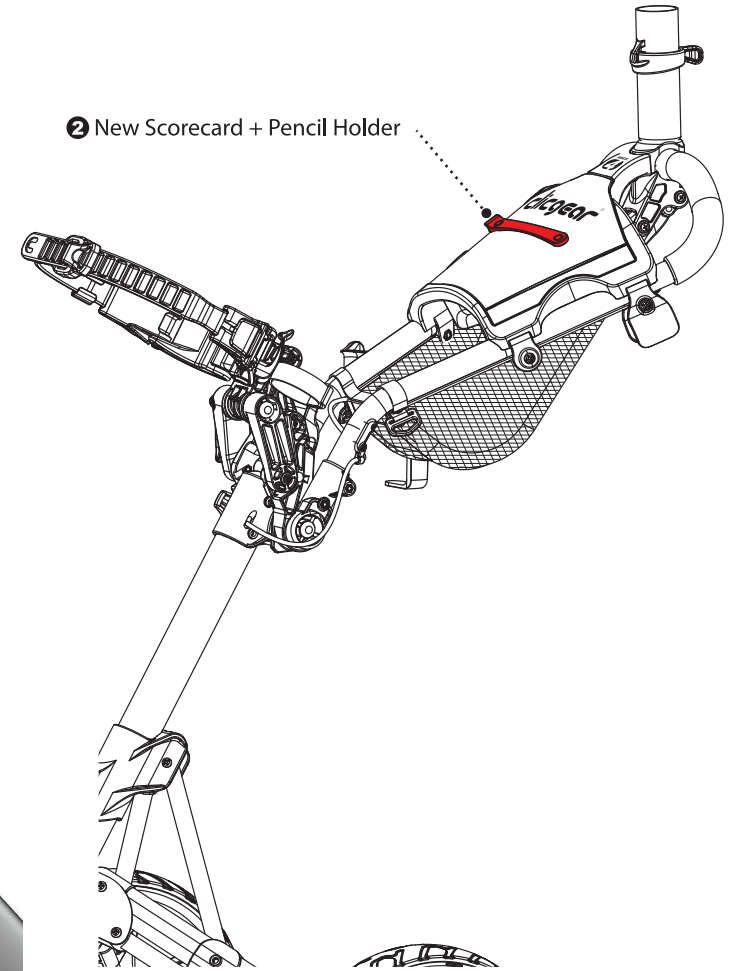

2 New Scorecard + Pencil Holder