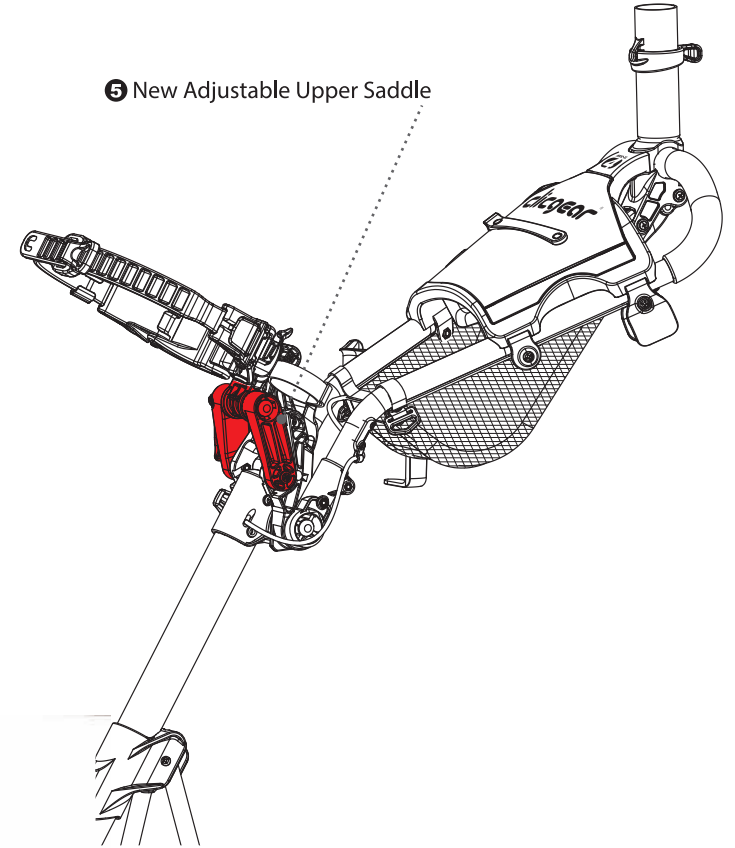

5 New Adjustable Upper Saddle

NEW ADJUSTABLE UPPER SADDLE

Now, one of the biggest and best changes on the new Model 4 is the Adjustable Upper Saddle. It's now super easy to adjust from a Junior bag to a full size bag in seconds and support it properly with our patent pending adjustable upper saddle system.

This adds a completely new approach and flexibility to what your cart can do with your cart. Now it fits exactly how you want it, whether you are a junior or a senior player.