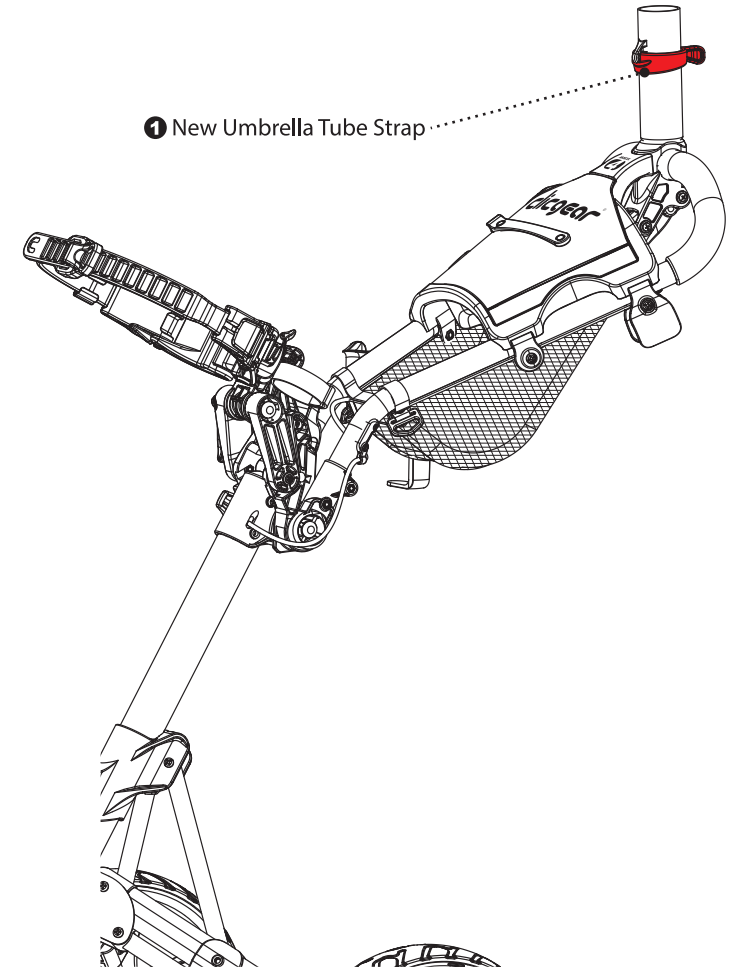

1 New Umbrella Tube Strap

2 New Scorecard + Pencil Holder

3 New Lid Lock

4 New Silicone Strap

5 New Adjustable Upper Saddle

6 New Lower Saddle

PUSHING **YOU** FORWARD™

4

1 New Umbrella Tube Strap

NEW UMBRELLA TUBE STRAP

The New Umbrella Tube Strap offers better grip on your umbrella. Improves the comfort for every round while reducing the chance of losing your favorite an umbrella to a sudden gust of wind. The strap color can be customized with a M4 Trim-Kit (sold separately).