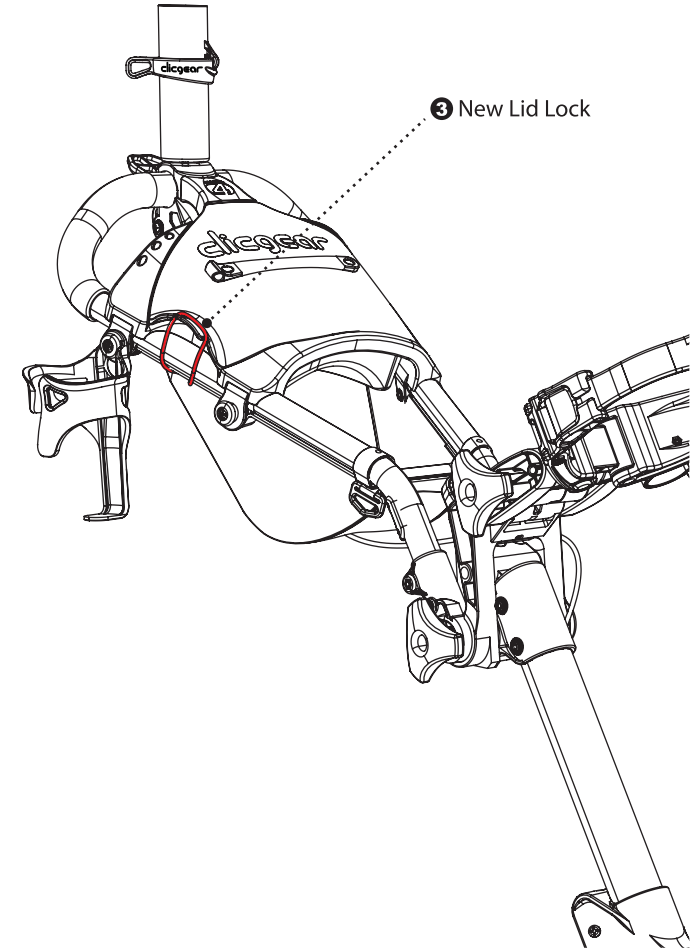

1 New Umbrella Tube Strap

NEW UMBRELLA TUBE STRAP

The New Umbrella Tube Strap offers better grip on your umbrella. Improves the comfort for every round while reducing the chance of losing your favorite an umbrella to a sudden gust of wind. The strap color can be customized with a M4 Trim-Kit (sold separately).

4

2 New Scorecard + Pencil Holder

NEW SCORECARD + PENCIL HOLDER

There is now a new stylish scorecard holder. It's silicone and does exactly what the old string version used to do, but it looks way cooler and costs more. The holder comes in many colors which can be customized with a M4 Trim-Kit (sold separately).

4

NEW LID LOCK

Finally, borrowing from a small and often overlooked detail on the Clicgear Model 8, we have now added a lid locking strap to the Model 4. This secures the console lid so that when transporting the cart to and from the course, you won't dump all your goodies stored in the console, all over the parking lot.