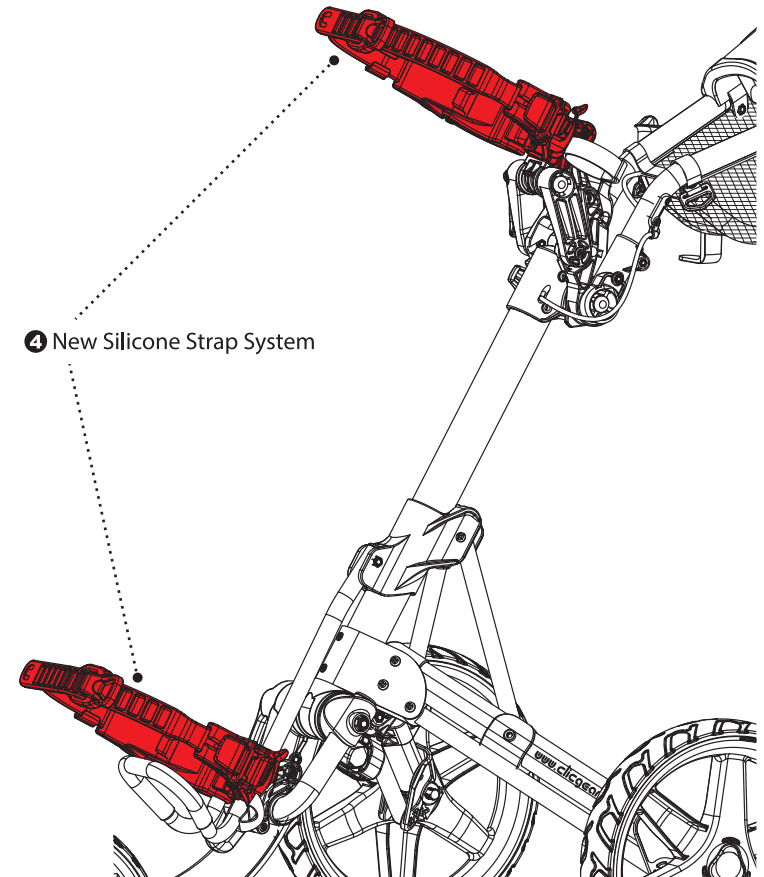

1 New Umbrella Tube Strap

NEW UMBRELLA TUBE STRAP

The New Umbrella Tube Strap offers better grip on your umbrella. Improves the comfort for every round while reducing the chance of losing your favorite an umbrella to a sudden gust of wind. The strap color can be customized with a M4 Trim-Kit (sold separately).

4

NEW LID LOCK

Finally, borrowing from a small and often overlooked detail on the Clicgear Model 8, we have now added a lid locking strap to the Model 4. This secures the console lid so that when transporting the cart to and from the course, you won't dump all your goodies stored in the console, all over the parking lot.

4

*Patent Pending

clicgear[®]

4 New Silicone Strap System

NEW SILICONE STRAP

We finally got tired of the old elastic straps, so we decided to vastly improve bag grip and adjustability for 2019. The result is the new Clicgear Silicone Strap System. The straps are infinitely adjustable right out of the box and are also gentle on your precious bag.

Now, one of the biggest and best changes on the new Model 4 is the Adjustable Upper Saddle. It's now super easy to adjust from a Junior bag to a full size bag in seconds and support it properly with our patent pending adjustable upper saddle system.