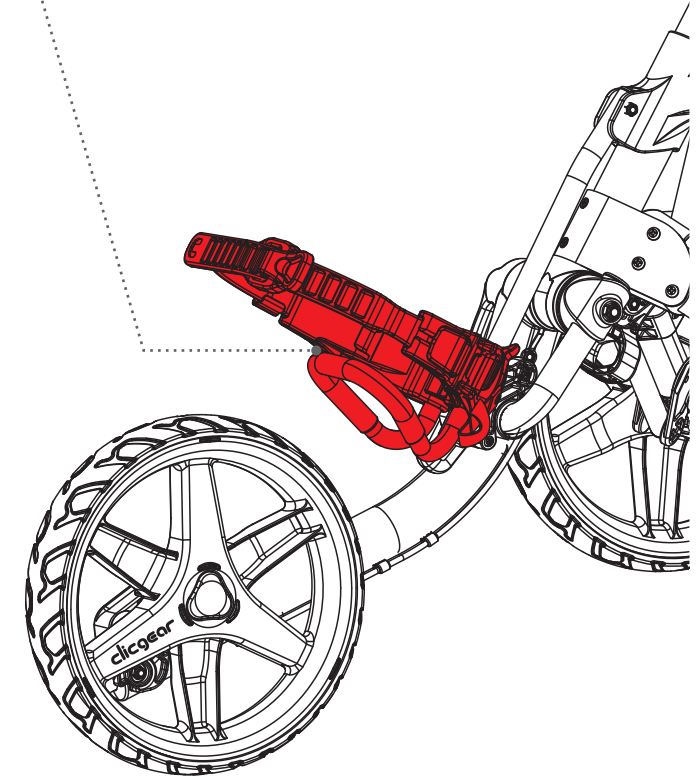

Now, one of the biggest and best changes on the new Model 4 is the Adjustable Upper Saddle. It's now super easy to adjust from a Junior bag to a full size bag in seconds and support it properly with our patent pending adjustable upper saddle system.

This adds a completely new approach and flexibility to what your cart can do with your cart. Now it fits exactly how you want it, whether you are a junior or a senior player.

Senior
33" (840mm)

Junior
27" (685mm)

4

⑥ New Lower Saddle

NEW LOWER SADDLE

The Lower Saddle on the Clicgear M4 is modified to move the lower bag support up and away from the front wheel. Working with the Adjustable Upper Saddle, this allows better clearance between the bottom of some stand bags when positioned on the cart. This finally eliminates an annoying issue for some customers.