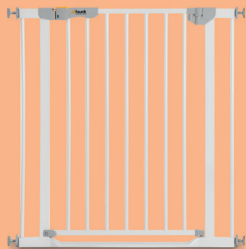

105 cm – 110 cm

SAFETY GATE + 2 x 21 CM EXTENSION

117 cm – 122 cm

Find out more about our safety gates and their colours by visiting our website www.hauck.de

HAUCK SAFETY GATES FOR DOORS & STAIRS A FITTING GATE FOR EVERY HOME

Clear Step Autoclose

Ultra flat entry and automatic closing system

white dark grey

Clear Step Gate

Ultra flat entry and manual closing system

white

Autoclose N Stop

Automatic closing system