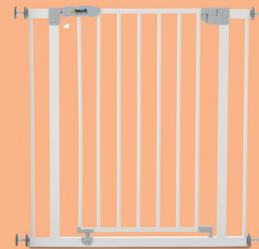

Clear Step Autoclose

Ultra flat entry and automatic closing system

white dark grey

Clear Step Gate

Ultra flat entry and manual closing system

white

Autoclose N Stop

Automatic closing system

white

Close N Stop

Manual closing system

charcoal

Open N Stop

Manual closing system

white

Discover how easy it is to install the safety gate in your home:
Scan the QR-code with your smartphone and open the instruction manual for the safety gate you are interested in.