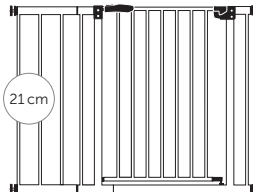

75 cm – 80 cm

SAFETY GATE + 9 CM EXTENSION

84 cm – 89 cm

SAFETY GATE + 2 x 9 CM EXTENSION

93 cm – 98 cm

SAFETY GATE + 21 CM EXTENSION

96 cm – 101 cm

SAFETY GATE + 21 CM EXTENSION + 9 CM EXTENSION

105 cm – 110 cm

SAFETY GATE + 2 x 21 CM EXTENSION

117 cm – 122 cm

Find out more about our safety gates and their colours by visiting our website www.hauck.de

HAUCK SAFETY GATES FOR DOORS & STAIRS A FITTING GATE FOR EVERY HOME