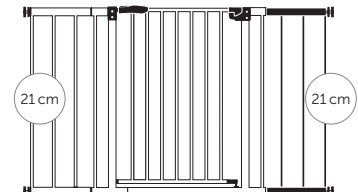

75 cm – 80 cm

SAFETY GATE + 9 CM EXTENSION

84 cm – 89 cm

SAFETY GATE + 2 x 9 CM EXTENSION

93 cm – 98 cm

SAFETY GATE + 21 CM EXTENSION

96 cm – 101 cm

SAFETY GATE + 21 CM EXTENSION + 9 CM EXTENSION

105 cm – 110 cm

SAFETY GATE + 2 x 21 CM EXTENSION

117 cm – 122 cm

Find out more about our safety gates and their colours by visiting our website www.hauck.de

HAUCK SAFETY GATES FOR DOORS & STAIRS A FITTING GATE FOR EVERY HOME