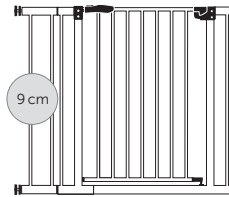

75 cm – 80 cm

SAFETY GATE + 9 CM EXTENSION

84 cm – 89 cm

SAFETY GATE + 2 x 9 CM EXTENSION

93 cm – 98 cm

SAFETY GATE + 21 CM EXTENSION

96 cm – 101 cm

SAFETY GATE + 21 CM EXTENSION + 9 CM EXTENSION

105 cm – 110 cm

SAFETY GATE + 2 x 21 CM EXTENSION

117 cm – 122 cm

Find out more about our safety gates and their colours by visiting our website www.hauck.de

HAUCK SAFETY GATES FOR DOORS & STAIRS A FITTING GATE FOR EVERY HOME