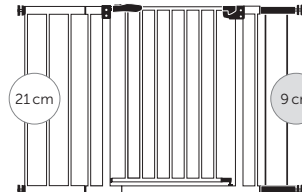

75 cm – 80 cm

SAFETY GATE + 9 CM EXTENSION

84 cm – 89 cm

SAFETY GATE + 2 x 9 CM EXTENSION

93 cm – 98 cm

SAFETY GATE + 21 CM EXTENSION

96 cm – 101 cm

SAFETY GATE + 21 CM EXTENSION + 9 CM EXTENSION

105 cm – 110 cm

SAFETY GATE + 2 x 21 CM EXTENSION

117 cm – 122 cm

Find out more about our safety gates and their colours by visiting our website www.hauck.de

HAUCK SAFETY GATES FOR DOORS & STAIRS A FITTING GATE FOR EVERY HOME