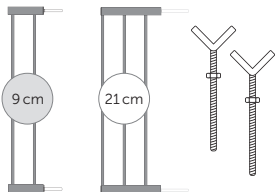

HAUCK SAFETY GATES FOR DOORS & STAIRS A FITTING GATE FOR EVERY HOME

Clear Step Autoclose

Ultra flat entry and automatic closing system

Clear Step Gate

Ultra flat entry and manual closing system

Autoclose N Stop

Automatic closing system

Close N Stop

Manual closing system and modern colour

Open N Stop

Manual closing system

Accessories:

extensions & Y adapters