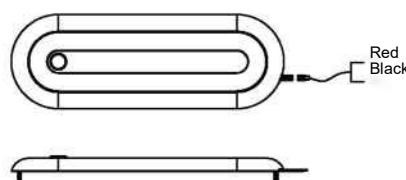

## WIRING

10W (102601392)

\* Red: "+" 10-30V DC    Black: "-" GND

Positive and negative power supply can be used normally

13W (102601388)

\* Red: "+" 10-30V DC    black: "-" GND

- After the positive and negative poles are energized, the internal blue LED of the touch switch is always on.  
- Touch the switch, tap it once, turn it on. Then tap again, the light is off.  
- Long press the touch switch to adjust the brightness.

18W (102601390)

\* Red: "+" 10-30V DC    Black: "-" GND

- When the person enters the sensing range, the light is automatically illuminated.  
- When the person completely leaves the sensing range, the light automatically turns off for more than 35±5 seconds.  
- Sensing range: angle 120, 5 meters