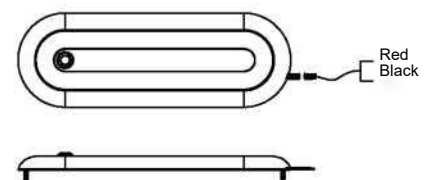

18W (102601390)

* Red: "+" 10-30V DC   Black: "-" GND

- When the person enters the sensing range, the light is automatically illuminated.
- When the person completely leaves the sensing range, the light automatically turns off for more than 35±5 seconds.
- Sensing range: angle 120, 5 meters

Imported by:

SUOMITRADING

Suomi Trading Oy

Areenkatu 7, 37570 Lempäälä

asiakaspalvelu@suomitrading.fi