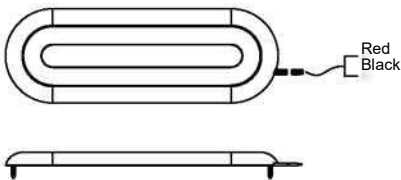

## DIMENSIONS

10W (102601392)

13W (102601388)

18W (102601390)

## MONTERING

10W (102601392)

Screws ST3 x 20mm 2ST

13W (102601388)

Screws ST3 x 20mm 2ST

18W (102601390)

Screws ST3 x 20mm 2ST

## WIRING

10W (102601392)

\* Red: "+" 10-30V DC    Black: "-" GND

Positive and negative power supply can be used normally

13W (102601388)

\* Red: "+" 10-30V DC    black: "-" GND

- After the positive and negative poles are energized, the internal blue LED of the touch switch is always on.  
- Touch the switch, tap it once, turn it on. Then tap again, the light is off.  
- Long press the touch switch to adjust the brightness.