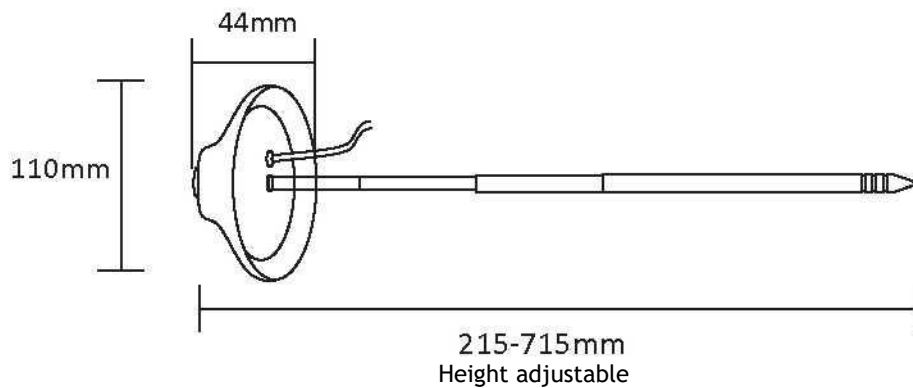

## Parameter

Model No.	Power	Operating voltage	Beam angle	Output color	PPF
102744176	5W	5V DC	120	3500K	5umol/s
CRI(Ra)	Life time	Operation temperature	IP Rate	Installed size	Net weight
80	25000h	-20°C-40°C	IP20	110X110X215mm	0.12kg