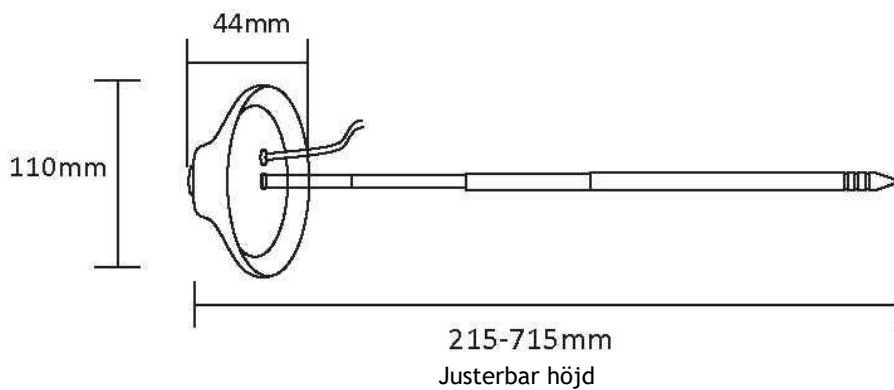

Information

Modell	Ström	Driftspänning	Strålens vinkel	Färgtemperatur	PPF
102744176	5W	5V DC	120	3500K	5 umol/s
CRI(Ra)	Livslängd	Brukstemperatur	Kapslingsklassifikation	Storlek monterad	Nettovikt
80	25 000 h	-20...40 °C	IP20	110X110X215mm	0,12 kg

SV - Koppla bort nätströmmen innan du utför service på apparaten.

Säkerheten för din enhet är endast garanterad om du följer dessa instruktioner korrekt, så spara dem för framtida bruk. Utsätt inte kablar eller elektriska komponenter för vatten eller rengöringsmedel.

Torka försiktigt av enheten med en mjuk, ren trasa eller bomullsduk.

Kassera enheten och förpackningen i enlighet med lokala myndigheters krav.

Produkten uppfyller kraven i de gällande EU-direktiven

SUOMITRADING

Suomi Trading Oy
Areenakatu 7, 37570 Lempäälä
asiakaspalvelu@suomitradinq.fi