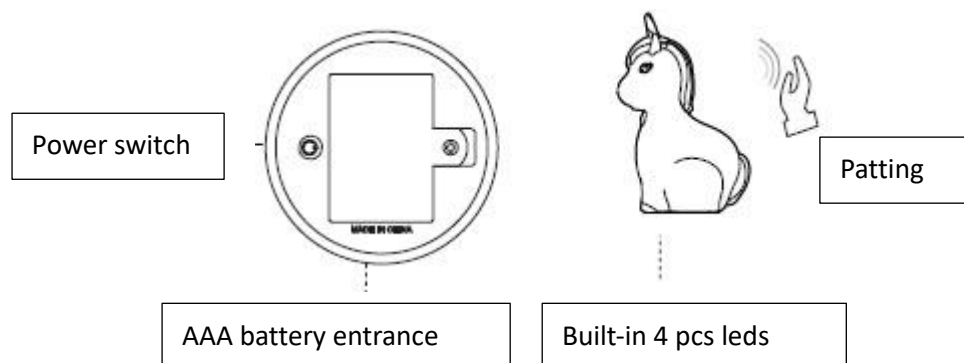

- Powered by 3 AAA battery
- 7 light colors light, can be adjusted by personal preference
- Soft silicone material