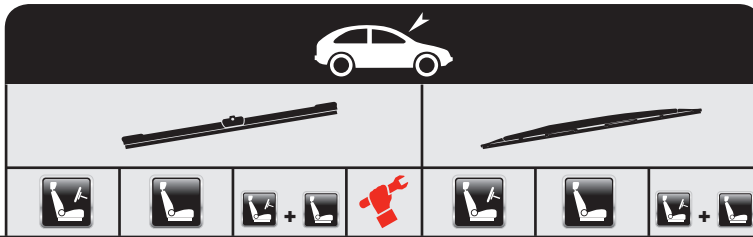

...MERCEDES-BENZ

SLK (R172)	01/11 →										
		AFL55	AFL55		B						
SLR (R199)	04/04 →										
		AFL65	AFL65	AFL6565E	E						
SLR ROADSTER	04/07 →										
		AFL65	AFL65	AFL6565E	E						
V-CLASS (638/2)	02/96 → 07/03										
						AS65	AS60				
VIANO (W639)	09/03 →										
								ASW7065			
CITAN	11/12 →										
		AFL58	AFL53	AFL5853G	G						

MERCEDES-BENZ

SPRINTER 2-t Bus (901, 902)	01/95 → 05/06					A60	A55				
SPRINTER 2-t Box (901, 902)	01/95 → 05/06					A60	A55				
SPRINTER 2-4t Flatbed / Chassis (901, 902)	01/95 → 05/06					A60	A55				
SPRINTER 3-t Bus (903)	01/95 → 05/06					A60	A55				
SPRINTER 3-t Box (903)	01/95 → 05/06					A60	A55				
SPRINTER 3-5t Flatbed / Chassis (903, 906)	01/95 → 05/06					A60	A55				
SPRINTER 4-t Box (904)	02/96 → 05/06					A60	A55				
SPRINTER 4-t Bus (904)	02/96 → 05/06					A60	A55				
SPRINTER 4-t Platform/ Chassis (904)	02/96 → 05/06					A60	A55				
SPRINTER 3-t Box (906)	06/06 →										
		AFL65	AFL60	AFL6560B	B						
SPRINTER 3-t Bus (906)	06/06 →										
		AFL65	AFL60	AFL6560B	B						
SPRINTER 3-t Flatbed / Chassis (906)	06/06 →										
		AFL65	AFL60	AFL6560B	B						
SPRINTER 3,5-t Box (906)	06/06 →										
		AFL65	AFL60	AFL6560B	B						
SPRINTER 3,5-t Bus (906)	06/06 →										
		AFL65	AFL60	AFL6560B	B						
SPRINTER 3,5-t Flatbed / Chassis (906)	06/06 →										
		AFL65	AFL60	AFL6560B	B						
SPRINTER 4,6-t Box (906)	06/06 →										
		AFL65	AFL60	AFL6560B	B						

MERCEDES-BENZ