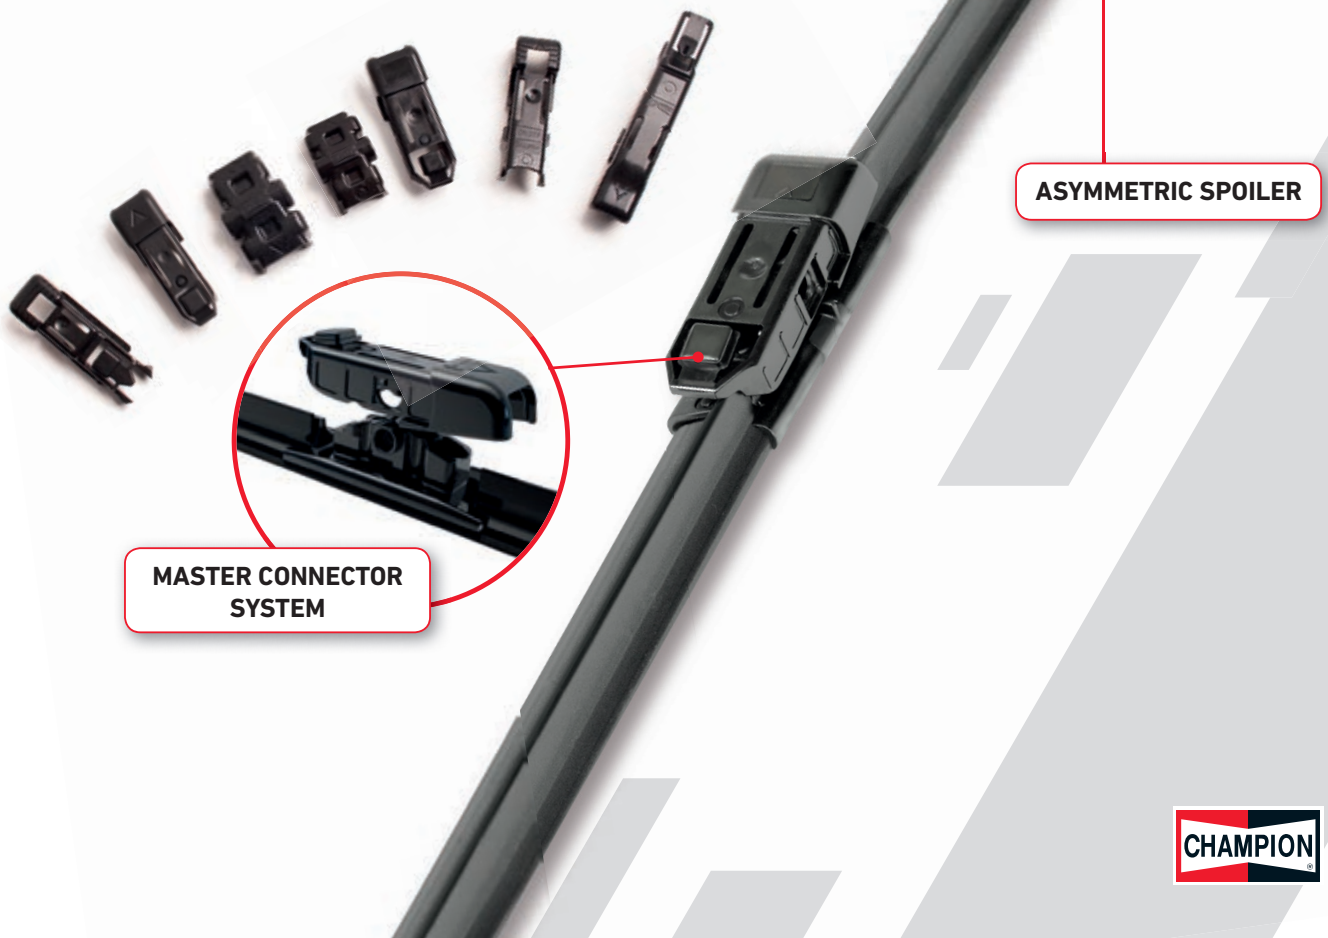

More info? Just go to www.championaerovantage.com

**NEW MULTI-FIT SINGLE BLADES
NEW DEDICATED KIT RANGE**

FLAT BLADE

- ▶ Champion's Aerovantage Flat blades are designed to meet **the stringent standards demanded by original equipment customers.**
- ▶ **Asymmetric precision spoiler** designed to reduce wind lift at high speed.
- ▶ Unique rubber formulation ensures **optimum screen contact** and **outstanding wipe quality** even in **extreme temperatures.**
- ▶ Market leading **CHAMPION Master Connector System** delivers **wide application coverage** and guarantees they are **simple to replace** and fit perfectly **on any vehicle.**

The benefits of the new Aerovantage flat blade range:

- ▶ Manufactured to **OE specifications.**
- ▶ A **complete program** offering extensive coverage across all vehicle makes.
- ▶ A **compact range of single blades** – in striking blister packaging.
- ▶ A **comprehensive range of dedicated kits**, specifically designed with the **professional user in mind.**
- ▶ Single blades and kits **100% interchangeable** and fully **compatible** with the catalogued applications.

ASYMMETRIC SPOILER

**MASTER CONNECTOR
SYSTEM**

METAL BLADE

**NEW ALL-METAL
STANDARD BLADE WITH
UNIVERSAL CONNECTOR**

New **CHAMPION** low mass metal wiper blade – key features:

- ▶ **Pre-fitted multi-function connector** with **anti-rotational feature** which prevents the blade from flipping upside down when cleaning the windscreen.
- ▶ **OE grade wiper element** for extended service life, increased abrasion resistance, and reduced noise.
- ▶ **Integrated connector rivet** – provides high structural strength against side load impact.
- ▶ **Extruded lug articulations and integrated bearings** ensure smooth, well controlled joint rotation to reduce lateral play and juddering.
- ▶ **Upright claw design** allows for smooth rubber movement throughout the sweep of the blade.