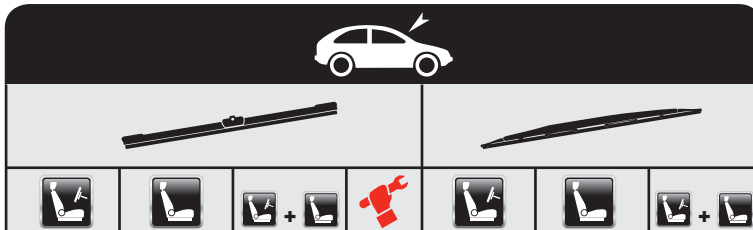

MAZDA

MERCEDES-BENZ

...MAZDA

B-SERIE (UF) Pickup	01/85→06/99					A45	A45	
+ Spoiler						AS45		AS4545
B-SERIE (UN) Pickup	02/99→					A45	A45	
+ Spoiler						AS45		AS4545
BT 50 Pickup	12/06→					A45	A45	
E 1600	08/80→06/84					A36	A36	
E 2000,2200 Bus, Box (SR1)	01/84→05/94					A41	A41	
E 2000,2200 Bus, Box (SR2)	01/84→					A41	A41	
T2500	01/82→					A41	A41	
T3000	01/82→					A41	A41	
T3500	01/82→					A41	A41	

MERCEDES-BENZ

190 (W201)	10/82→08/93							
x 1→12/84						A51	-	
x 1 01/85→						A61	-	
200/300 Saloon (W123)	01/76→12/85					A51	A51	
+ Spoiler						AS51		
200/300 Coupe (C123)	03/77→12/85					A51	A51	
+ Spoiler						AS51		
200/300 Combi/Estate (S123)	09/77→12/85					A51	A51	A41
+ Spoiler						AS51		
200/300 Saloon (W124)	12/84→06/93					A61	-	
x 1						A61	-	
200/300 Coupe (C124)	03/87→05/93					A61	-	
x 1						A61	-	
200/300 Combi/Estate (S124)	09/85→06/93					A61	-	A41
x 1						A61	-	
200/300 Cabriolet (A124)	09/91→05/93					A61	-	
x 1						A61	-	
A-CLASS (W168)								
+ Spoiler						AS65	AS60	A33
A-CLASS (W169)	09/04→							
		AFL65	AFR58	AFU6558B	B			AP30
A-CLASS	03/12→							
		AFL60	AFL48	AFL6048B	B			
B-CLASS (W245)	03/05→							
		AFL65	AFR58	AFU6558B	B			AP28
B-CLASS (246)	11/11→							
		AFL65	AFL48		B			
C-CLASS (W202)	03/93→05/00							
x 1						A61	-	
C-CLASS Combi/Estate (S202)	06/96→03/01							
x 1						A61	-	A41
C-CLASS (W203)	05/00→							
→06/03								ASC6055
07/03→		AFL55A	AFL55A	AFL5555K	K