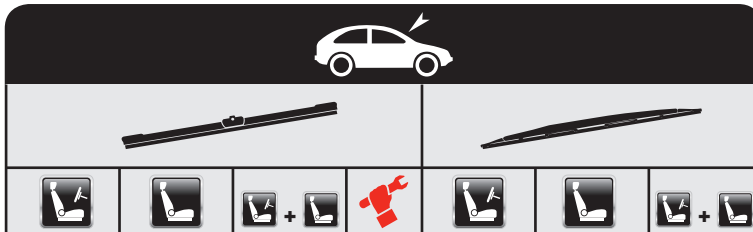

...CITROËN

DISPATCH Box + Spoiler	01/07 →					A70	A51	
JUMPER Box (230L) + Spoiler	02/94 → 04/02					A55	A55	AS5555
JUMPER Bus (230P) + Spoiler	02/94 → 04/02					A55	A55	AS5555
JUMPER Flatbed / Chassis (230) + Spoiler	03/94 → 04/02					A55	A55	AS5555
JUMPER Box (244) + Spoiler	04/02 →					A55	A55	AS5555
JUMPER Bus (244, Z_) + Spoiler	04/02 →					A55	A55	AS5555
JUMPER Flatbed / Chassis (244) + Spoiler	04/02 →					A55	A55	AS5555
JUMPER (NEW) Box, Bus, Flatbed / Chassis	04/06 →	AFL65	AFL55	AFL6555A	A			
JUMPY (U6U) + Spoiler	06/94 →					A65	A51	AS65
JUMPY Box (BS_BT_BY_BZ) + Spoiler	06/94 →					A65	A51	AS65
JUMPY Flatbed/Chassis (BU_BV_BW_BX) + Spoiler	10/99 →					A65	A51	AS65
JUMPY Box + Spoiler	01/07 →					A70	A51	AS70
NEMO Box	02/08 →	AFL65	AFL48	AFL6548G	G			
RELAY Box (230L) + Spoiler	02/94 → 04/02					A55	A55	AS5555
RELAY Bus (230P) + Spoiler	02/94 → 04/02					A55	A55	AS5555
RELAY Flatbed / Chassis (230) + Spoiler	03/94 → 04/02					A55	A55	AS5555
RELAY (NEW) Box, Bus, Flatbed / Chassis	04/06 →	AFL65	AFL55	AFL6555A	A			

DACIA

1210	01/77 → 12/94					A38	A38	
1300	12/72 → 05/83					A38	A38	
1300 Estate	12/72 → 05/83					A38	A38	
1310	05/83 →					A38	A38	A33
1310 Estate	05/83 →					A38	A38	A33
1410	01/77 → 12/98					A38	A38	
DENEM	01/77 → 12/84					A38	A38	A33

CITROËN

DACIA