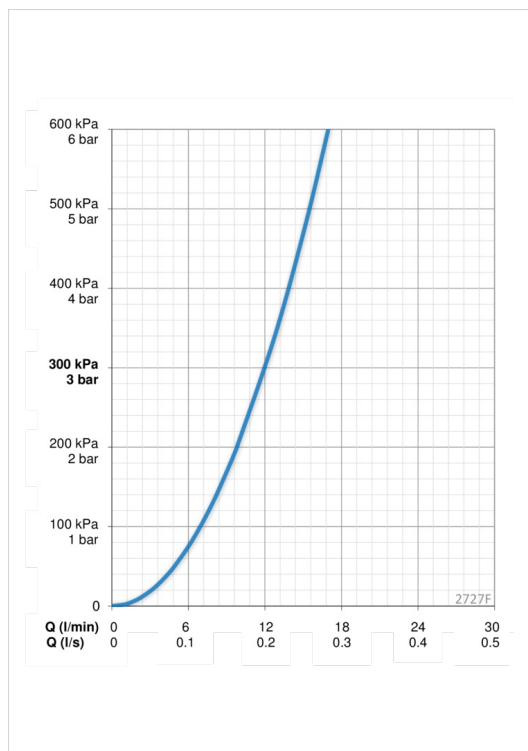

EAN: 6414150070068

www.oras.com/en/products/oras/product/2727F

Kitchen faucet with easy-grip levers for hot and cold water, touchless function, temperature display with hot water warning, high swivel spout, aerator and smart dishwasher valve. The flow-rate of hot and cold water is adjusted by separate levers. Spout's swing angle is factory preset at 120° (can be limited to 60° or 80°). The touchless function is turned on by taking hands within the recognition range. The water temperature for the touchless function is adjusted by turning the ring between the faucet and the spout. Touchless function can be easily switched on/off. The dishwasher valve is opened by pressing a switch with signal light, and the valve closes automatically after preset period. Dishwasher valve closes automatically after 4 or 12 hours (one push opens the valve for 4 hours, pushing for 5 seconds opens the valve for 12 hours). Electrical connection with a plug transformer 230/5 V. The faucet is equipped with litter filters.

F = with flexible pipes

- Kitchen
- Hybrid, Two-grip, Touchless, Plug-in transformer
- Deck mounted
- Chrome
- Swivel spout
- utility shut-off valve with remote control
- Easy-Grip Lever
- Litter filter(s)
- body made of DZR brass, surfaces in contact with drinking water contain less than 0.3% lead, waterways without nickel coating

Technical data

Flow properties

Flow-rate at 300 kPa	0.2 l/s
Pressure loss with flow (0.2 l/s)	290 kPa

Technical properties

Hot water supply	max. +70°C
Working pressure	100 - 1000 kPa
Connection size	G3/8
Projection	193 mm
Material	brass

Software settings

Dishwasher valve open period	4 h / 12 h
Max. flow period	40 s (10/40/60/120/180 s)

Electronic properties

Electrical Connection	230 / 5 V

Regulations