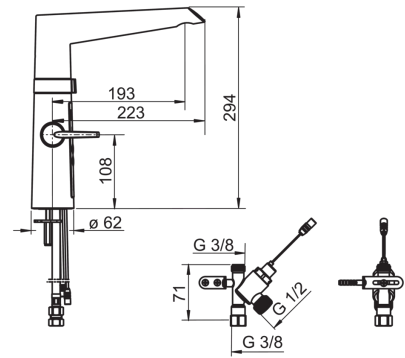

Spare parts

SP2727F

	Code
01	199257/2
02	601512V
03	601307V
04	601472V
05	601223V
06	601094/2
07	601092V
08	601091V
09	601287V
10	601072V
11	601110V
12	601103V