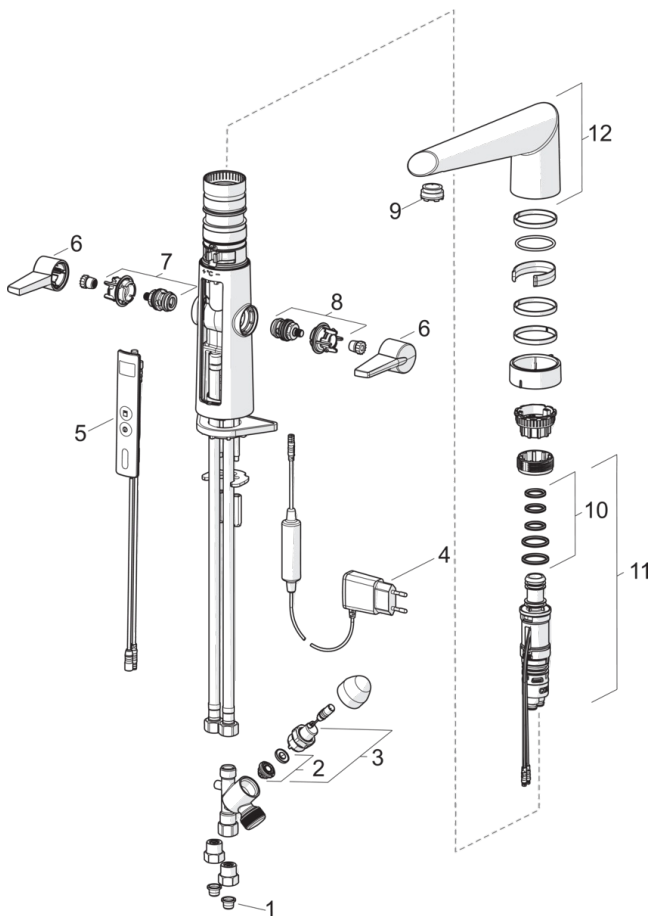

F = with flexible pipes

- Kitchen
- Hybrid, Two-grip, Touchless, Plug-in transformer
- Deck mounted
- Chrome
- Swivel spout
- utility shut-off valve with remote control
- Easy-Grip Lever
- Litter filter(s)
- body made of DZR brass, surfaces in contact with drinking water contain less than 0.3% lead, waterways without nickel coating

Technical data

Flow properties

Flow-rate at 300 kPa	0.2 l/s
Pressure loss with flow (0.2 l/s)	290 kPa

Technical properties

Hot water supply	max. +70°C
Working pressure	100 - 1000 kPa
Connection size	G3/8
Projection	193 mm
Material	brass

Software settings

Dishwasher valve open period	4 h / 12 h
Max. flow period	40 s (10/40/60/120/180 s)

Electronic properties

Electrical Connection	230 / 5 V
-----------------------	------------------

Regulations

Spare parts

SP2727F

	Code
01	199257/2
02	601512V
03	601307V
04	601472V
05	601223V
06	601094/2
07	601092V
08	601091V
09	601287V
10	601072V
11	601110V
12	601103V