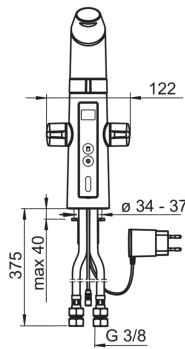

Spare parts

SP2727F

	Code
01	199257/2
02	601512V
03	601307V
04	601472V
05	601223V
06	601094/2
07	601092V
08	601091V
09	601287V
10	601072V
11	601110V
12	601103V