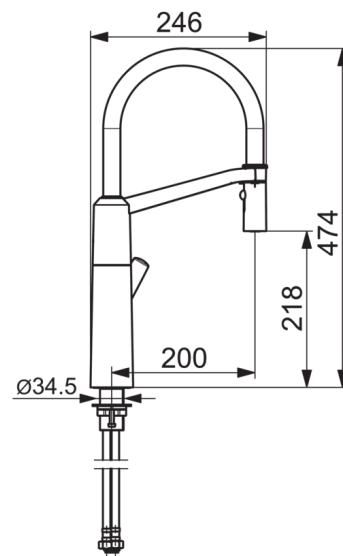

Technical data

Flow properties

Flow-rate at 300 kPa	0.2 l/s
Pressure loss with flow (0.2 l/s)	300 kPa

Technical properties

DN-size (nominal dimension)	DN15
Hot water supply	max. +70°C
Working pressure	100 - 1000 kPa
Connection size	G3/8
Projection	200 mm
Material	brass

Spare parts

SP2739F

	Code
01	1002660V
02	1000972V
03	1001321V
04	158890
05	158726
06	159053V
07	601319V
08	159020/10
09	159248/10
10	602629V
11	600047V
12	600093V
13	198330
14	199417V
15	1001323V
16	601072V