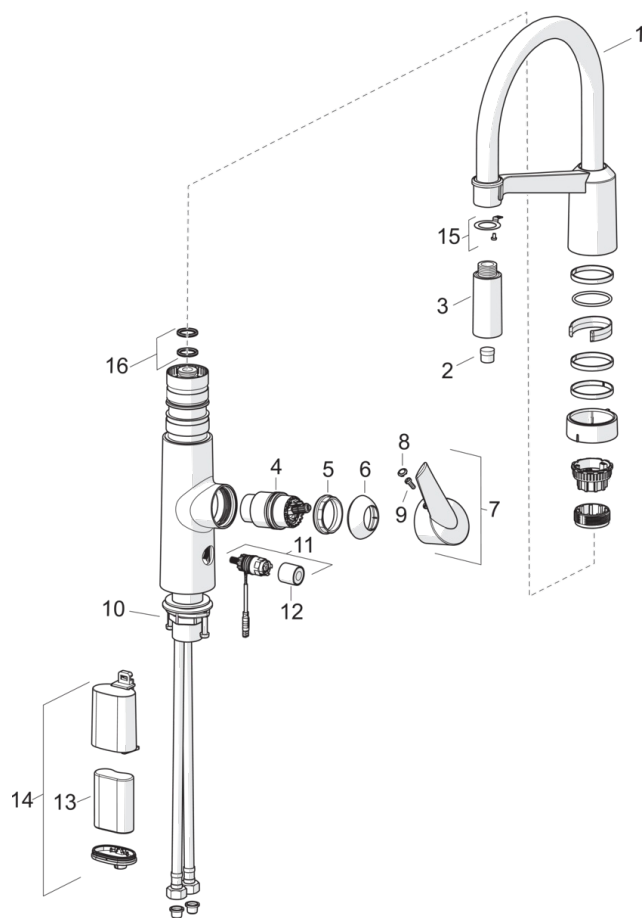

F = with flexible pipes.

- Kitchen
- Side operated, Single lever, Battery-operated
- Deck mounted
- Chrome
- Swivel spout
- electronic utility shut-off valve
- Easy-Grip Lever
- integrated diverter with automatic reset
- Pull-out hand spray
- Adjustable hot water stop (retrofittable), adjustable mix water temperature
- Litter filter(s)
- Signal lights
- body made of DZR brass, surfaces in contact with drinking water contain less than 0.3% lead, waterways without nickel coating

Technical data

Flow properties

Flow-rate at 300 kPa	0.2 l/s
Pressure loss with flow (0.2 l/s)	300 kPa

Technical properties

DN-size (nominal dimension)	DN15
Hot water supply	max. +70°C
Working pressure	100 - 1000 kPa
Connection size	G3/8
Projection	200 mm
Material	brass

Software settings

Dishwasher valve open period	4 h / 12 h
------------------------------	-------------------

Electronic properties

Battery	Lithium 2CR5 6 V
---------	-------------------------

Regulations

EMC Directive	CE 2014/30/EU
EN standard	EN 15091
Noise class	I (ISO 3822) Oras lab.
Protection class	IP 55

Spare parts

SP2739F

	Code
01	1002660V
02	1000972V
03	1001321V
04	158890
05	158726
06	159053V
07	601319V
08	159020/10
09	159248/10
10	602629V
11	600047V
12	600093V
13	198330
14	199417V
15	1001323V
16	601072V