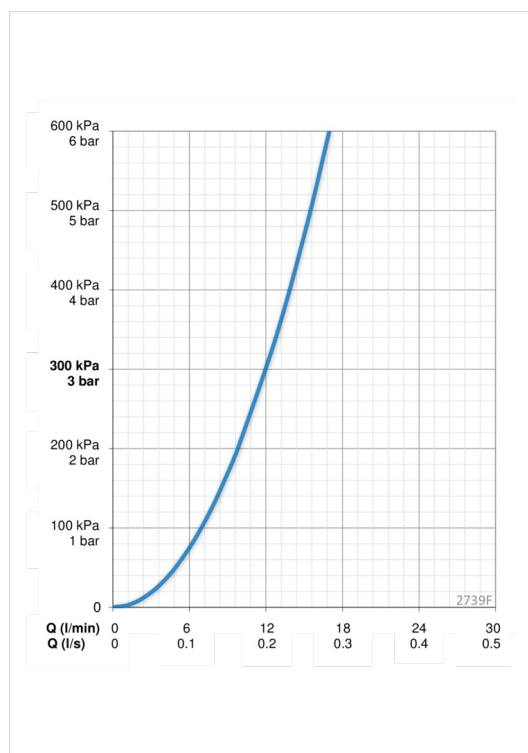

Technical data

Flow properties

Flow-rate at 300 kPa	0.2 l/s
Pressure loss with flow (0.2 l/s)	300 kPa

Technical properties

DN-size (nominal dimension)	DN15
Hot water supply	max. +70°C
Working pressure	100 - 1000 kPa
Connection size	G3/8
Projection	200 mm
Material	brass

Software settings

Dishwasher valve open period	4 h / 12 h
------------------------------	-------------------

Electronic properties

Battery	Lithium 2CR5 6 V
---------	-------------------------

Regulations

EMC Directive	CE 2014/30/EU
EN standard	EN 15091
Noise class	I (ISO 3822) Oras lab.
Protection class	IP 55