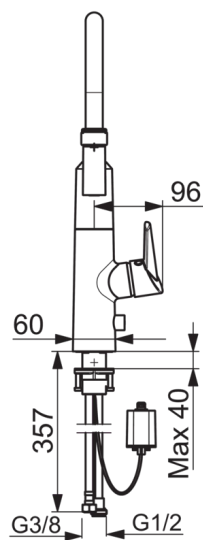

EAN: 6414150079573

www.oras.com/en/products/oras/product/2739F

Kitchen faucet with side operated easy-grip lever, flexible high swivel spout, aerator and smart dishwasher valve. Spout's swing angle is factory preset at 120° (can be limited to 60° or 80°). Dishwasher valve closes automatically after 4 or 12 hours (one push opens the valve for 4 hours, pushing for 5 seconds opens the valve for 12 hours). Battery operated, 6 V. The faucet is equipped with litter filters.

Technical data

Flow properties

Flow-rate at 300 kPa	0.2 l/s
Pressure loss with flow (0.2 l/s)	300 kPa

Technical properties

DN-size (nominal dimension)	DN15
Hot water supply	max. +70°C
Working pressure	100 - 1000 kPa
Connection size	G3/8
Projection	200 mm
Material	brass

Software settings

Dishwasher valve open period	4 h / 12 h
------------------------------	-------------------

Electronic properties

Battery	Lithium 2CR5 6 V
---------	-------------------------

Regulations

EMC Directive	CE 2014/30/EU
EN standard	EN 15091
Noise class	I (ISO 3822) Oras lab.
Protection class	IP 55

Spare parts

SP2739F

	Code
01	1002660V
02	1000972V
03	1001321V
04	158890
05	158726
06	159053V
07	601319V
08	159020/10
09	159248/10
10	602629V
11	600047V
12	600093V
13	198330
14	199417V
15	1001323V
16	601072V