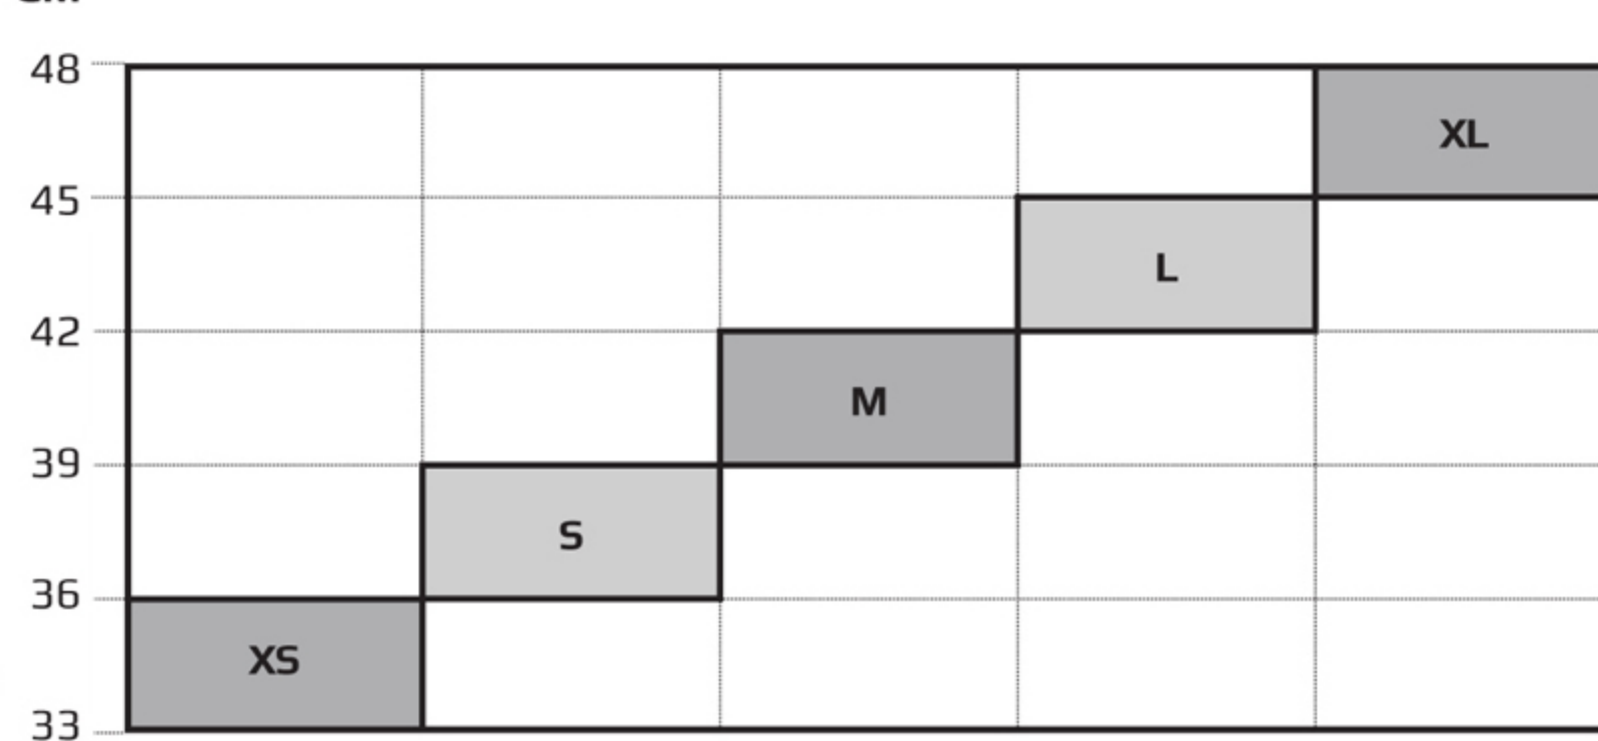

CALF SLEEVE

CALF GIRTH

CM