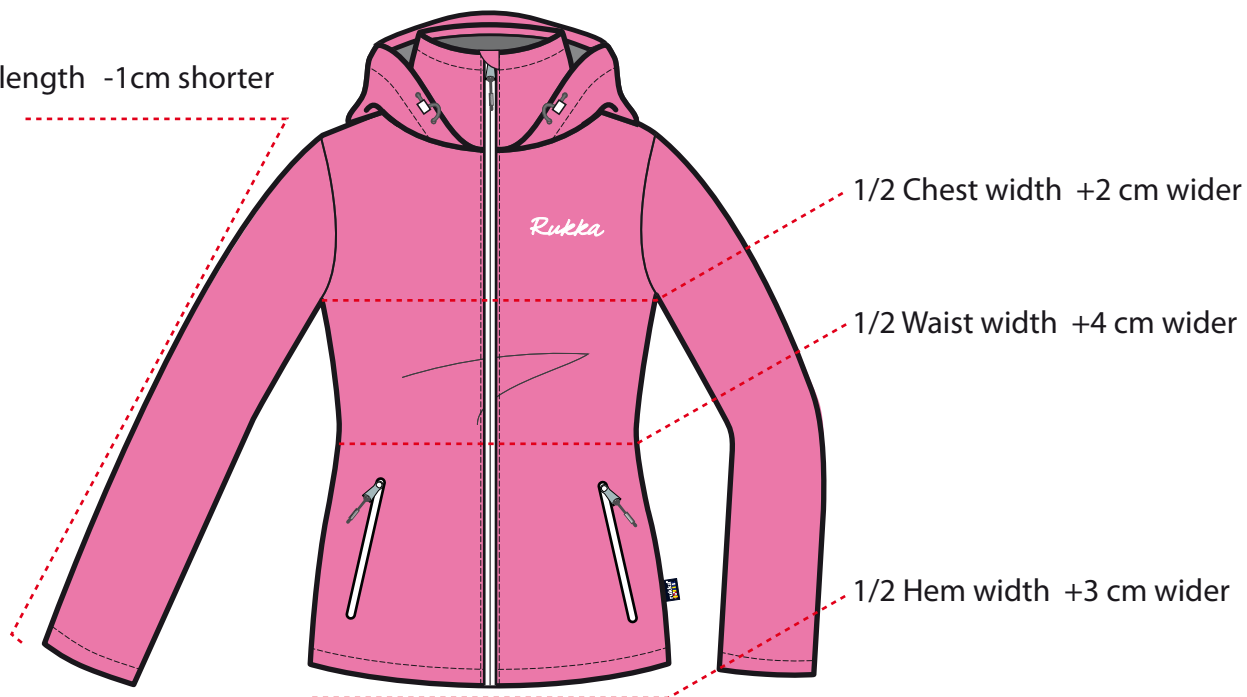

#### LADIES SIZING

	XS	S	M	L	XL	XXL	3XL
A HEIGHT	34	36	38	40	42	44	46
B CHEST	164	166	168	170	172	174	178
C WAIST	82	86	90	94	98	102	108
D HIP	66	70	74	78	82	86	92
	90	94	98	102	106	110	116

#### JUNIOR SIZING

	128	140	152	164
	7-8y	9-10y	11-12y	13-14y
A HEIGHT	128	140	152	164
B CHEST	66	72	78	84
C WAIST	60	64	68	72
D HIP	70	75	81	87

D1-FITTING by *Rukka* sport

Sleeve length -1cm shorter

1/2 Chest width +2 cm wider