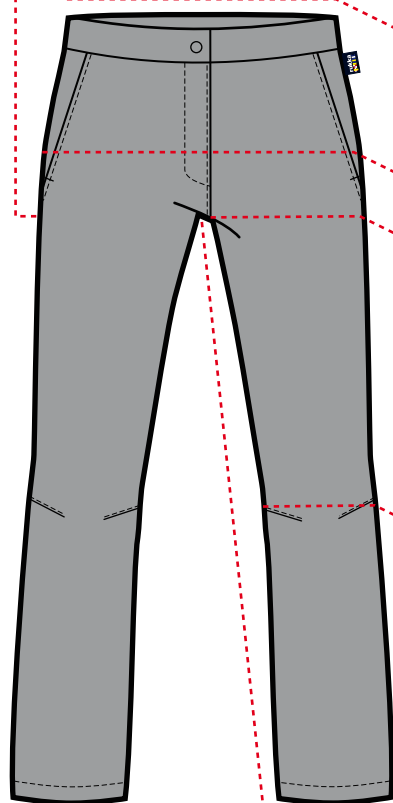

#### LADIES SIZING

	XS	S	M	L	XL	XXL	3XL
A HEIGHT	34	36	38	40	42	44	46
B CHEST	164	166	168	170	172	174	178
C WAIST	82	86	90	94	98	102	108
D HIP	66	70	74	78	82	86	92
	90	94	98	102	106	110	116

1/2 Waist width +4 cm wider

1/2 Hem width +3 cm wider

Body measures LADIES	C2-type		32	34	36	38	40	42	44	46	48	50
	XXS	XS	S	M	L	XL	XXL	3XL	4XL	5XL		
chest, cm	78	82	86	90	94	98	102	108	114	120		
waist, cm	62	66	70	74	78	82	86	92	98	104		
hips, cm	86	90	94	98	102	106	110	116	122	128		
body length, cm				164 - 172cm								

Body measures LADIES	D1-type		32	34	36	38	40	42	44	46	48	50
	XXS	XS	S	M	L	XL	XXL	3XL	4XL	5XL		
chest, cm	82	86	90	94	98	102	106	112	118	124		
waist, cm	70	74	78	82	86	90	94	100	106	112		
hips, cm	92	96	100	104	108	112	116	122	128	134		
body length, cm				160 - 168cm								

D1-FITTING by *Rukka* sport

Rise +1cm higher

1/2 Waist +3cm wider

1/2 Hips +3cm wider

1/2 Thigh +1,5cm wider

1/2 Knee +0,7cm wider

Inseam -2 cm shorter

Body measures	32	34	36	38	40	42	44	46	48	50
LADIES C2-type	XXS	XS	S	M	L	XL	XXL	3XL	4XL	5XL
chest, cm	78	82	86	90	94	98	102	108	114	120
waist, cm	62	66	70	74	78	82	86	92	98	104
hips, cm	86	90	94	98	102	106	110	116	122	128
body length, cm	164 - 172cm									