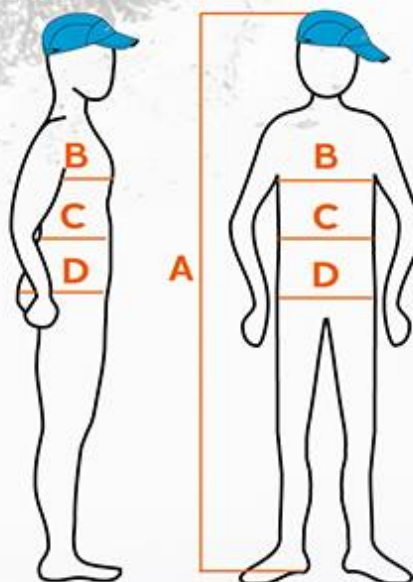

MEN'S SIZE RANGE

FIN	46 - 58
D	46 - 58
CH	46 - 58
F	40 - 52
GB	36 - 48
USA	XS - 3XL
Short sizes (IM)	46 - 58
Short sizes (IL)	24 - 29 <i>added waist width</i>
Long sizes (IY)	96 - 116
Additional sizes (IK)	60-64 (FIN/D/CH)